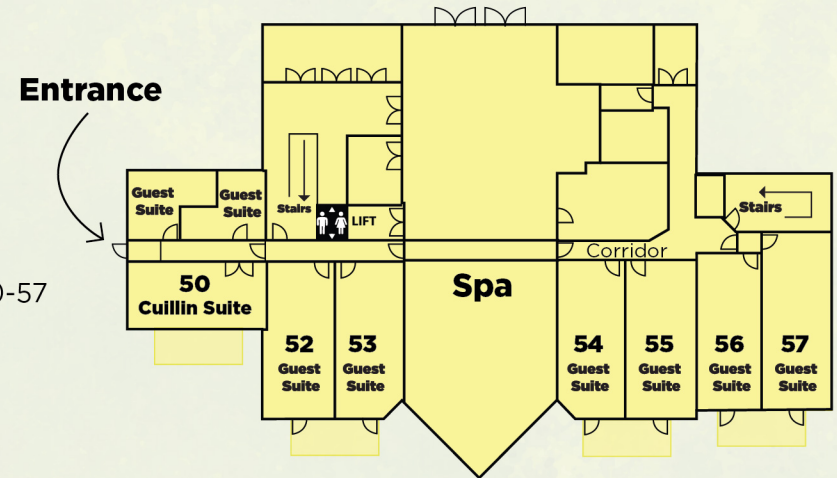

Hotel Map

MAIN BUILDING

First Floor
Graham Bedrooms
1-9

MUNRO LODGE

Second Floor
Bedrooms 60-67

CORBETT LODGE

First Floor - Bedrooms 30-39

Ground Floor - Bedrooms 20-29

Carter Suite

First Floor
Bedrooms 50-57

Ground Floor
Bedrooms 40-44