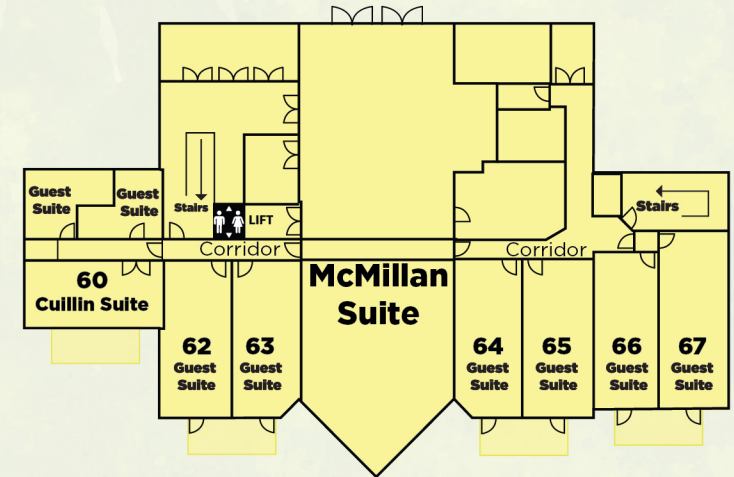

Hotel Map

MAIN BUILDING

First Floor
Graham Bedrooms
1-9

MUNRO LODGE

Second Floor
Bedrooms 60-67

CORBETT LODGE

First Floor - Bedrooms 30-39

Ground Floor - Bedrooms 20-29

Carter Suite

First Floor
Bedrooms 50-57

Ground Floor
Bedrooms 40-44