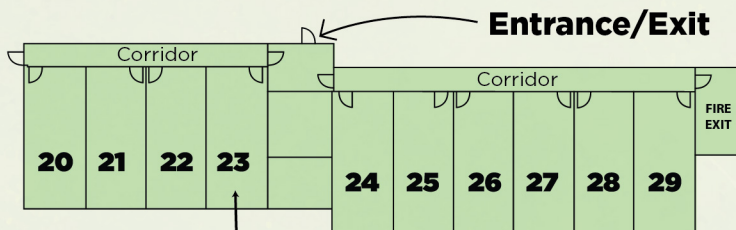

Hotel Map

MAIN BUILDING

First Floor
Graham Bedrooms
1-9

MUNRO LODGE

Second Floor
Bedrooms 60-67

CORBETT LODGE

First Floor - Bedrooms 30-39

Ground Floor - Bedrooms 20-29

Carter Suite

First Floor
Bedrooms 50-57

Ground Floor
Bedrooms 40-44