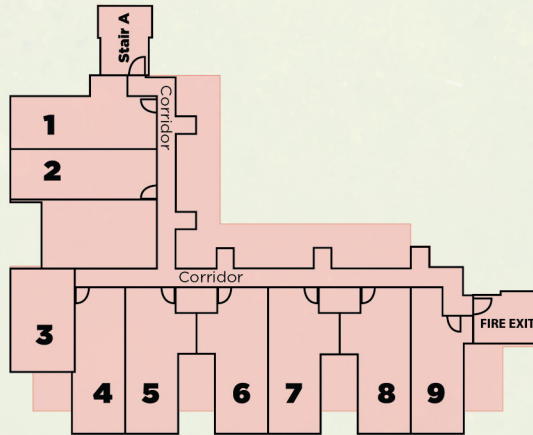

Hotel Map

MAIN BUILDING

First Floor
Graham Bedrooms
1-9

MUNRO LODGE

Second Floor
Bedrooms 60-67

CORBETT LODGE

First Floor - Bedrooms 30-39

Ground Floor - Bedrooms 20-29

Carter Suite

First Floor
Bedrooms 50-57

Ground Floor
Bedrooms 40-44