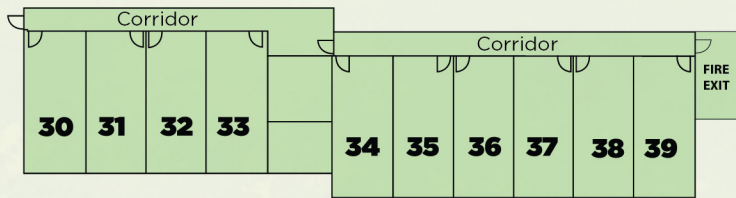

Hotel Map

MAIN BUILDING

First Floor
Graham Bedrooms
1-9

MUNRO LODGE

Second Floor
Bedrooms 60-67

CORBETT LODGE

First Floor - Bedrooms 30-39

Ground Floor - Bedrooms 20-29

Carter Suite

First Floor
Bedrooms 50-57

Ground Floor
Bedrooms 40-44